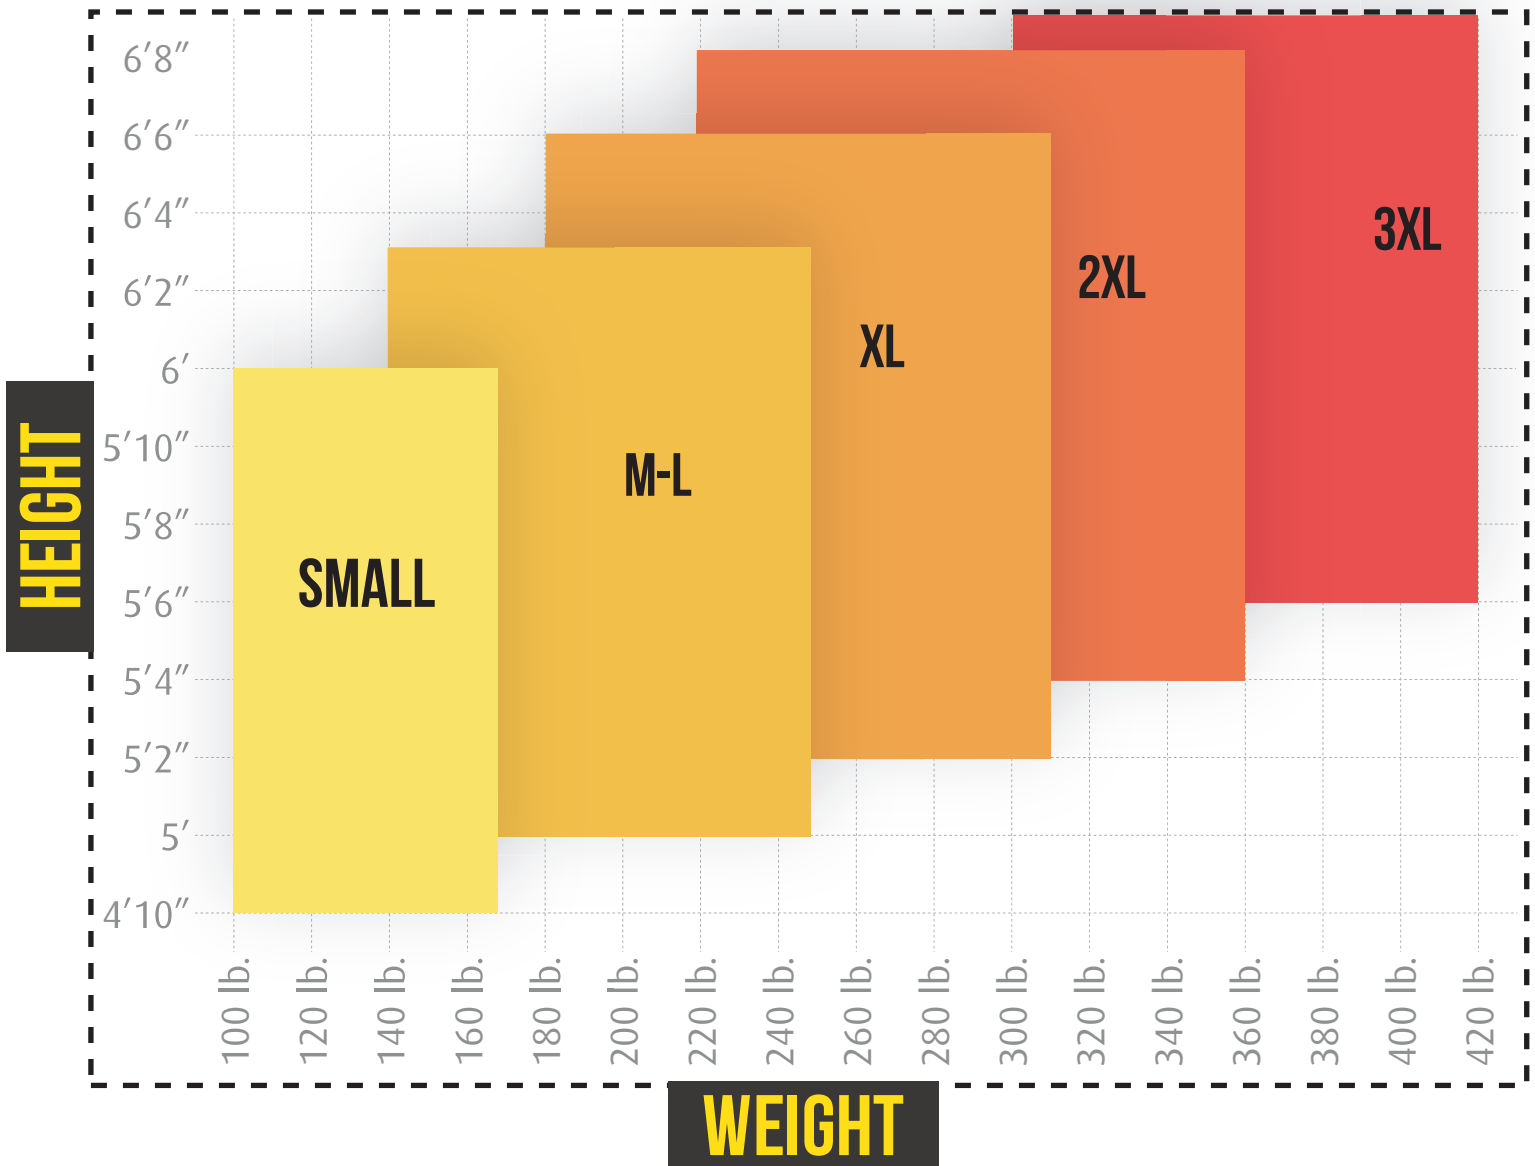

Please use this harness sizing chart as a general reference guide only. Best harness size may vary depending on user. Please consult with a Competent Person or contact Guardian Fall Protection for more information on proper harness fitting.